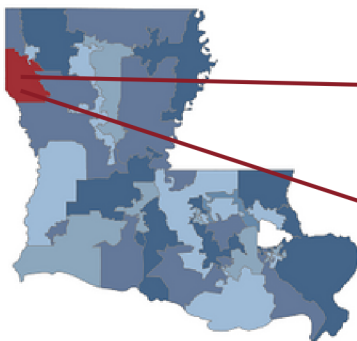

Senate District 38

Kindergarten Immunization Rates Declining in Louisiana

High immunization rates protect Louisiana children from diseases like polio, measles, and whooping cough.

95% of a community needs to be immunized to prevent an outbreak of measles.

Senate District 38

Parish	'21-'22	'22-'23
DeSoto	91.55%	91.74%
Caddo	92.96%	90.96%

*The remaining students either have exemptions on file or are missing records of recommended immunizations

**'22-'23 Statewide
Immunization Average**
89.17%