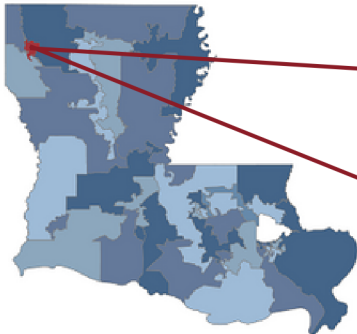

Senate District 37

Kindergarten Immunization Rates Declining in Louisiana

High immunization rates protect Louisiana children from diseases like polio, measles, and whooping cough.

95% of a community needs to be immunized to prevent an outbreak of measles.

Senate District 37

Parish	'21-'22	'22-'23
Bossier	93.84%	93.79%
Caddo	92.96%	90.96%

*The remaining students either have exemptions on file or are missing records of recommended immunizations

'22-'23 Statewide
Immunization Average
89.17%