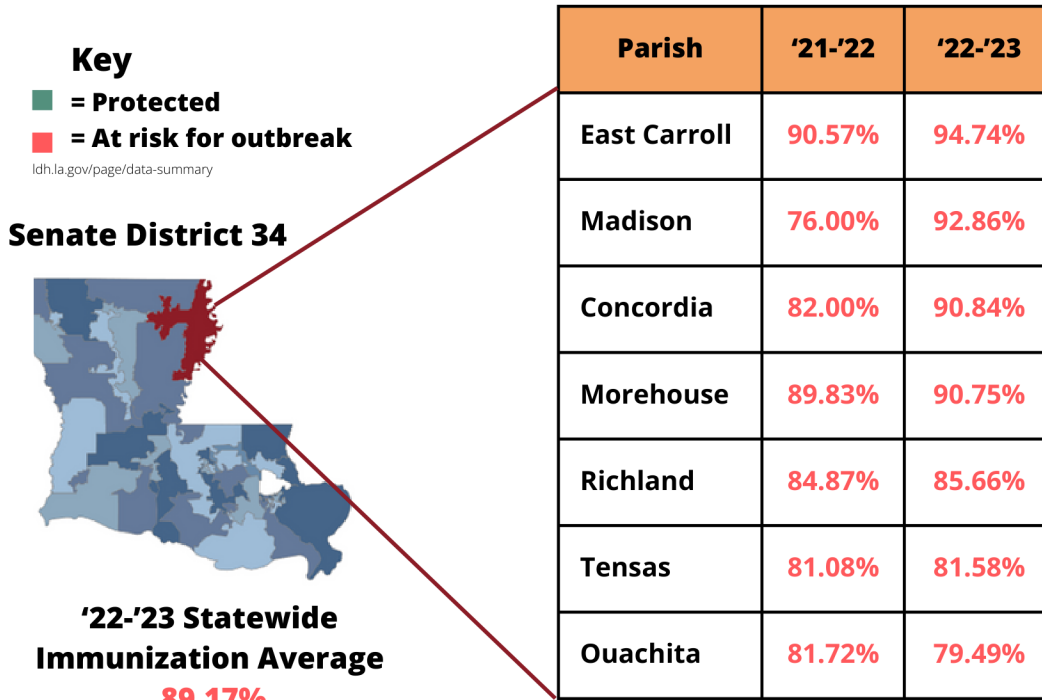

## Senate District 34

### Kindergarten Immunization Rates Declining in Louisiana

High immunization rates protect Louisiana children from diseases like polio, measles, and whooping cough.

95% of a community needs to be immunized to prevent an outbreak of measles.